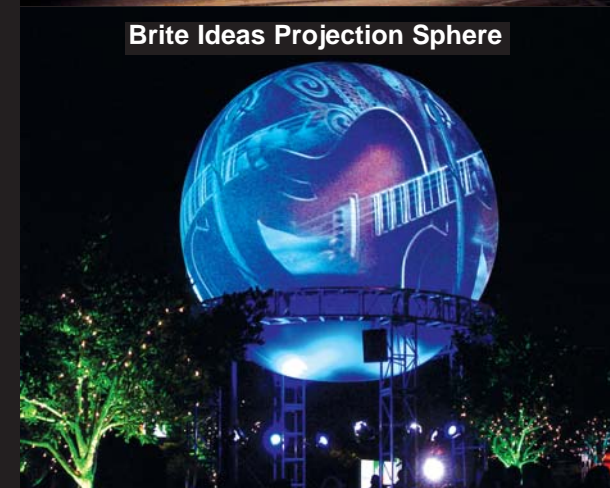

LED Entry Walls
Costa Mesa, CA

Segerstrom Holiday OCPAC
Costa Mesa, CA

San Juan Capistrano Mission

Ritz Carlton
Laguna Niguel, CA

Resort at Squaw Creek
Lake Tahoe, CA

Venetian Resort & Casino, Las Vegas

Super Bowl XXVIII Halftime Show, Atlanta GA

Brite Ideas Projection Sphere

Cal State Fullerton's
"Concert Under the Stars"

Front & Center at the Arrowhead Pond

Opening Night Pittsburgh Convention Center

Fairmont Banff Springs, Alberta Canada

El Conquistador Resort, Puerto Rico