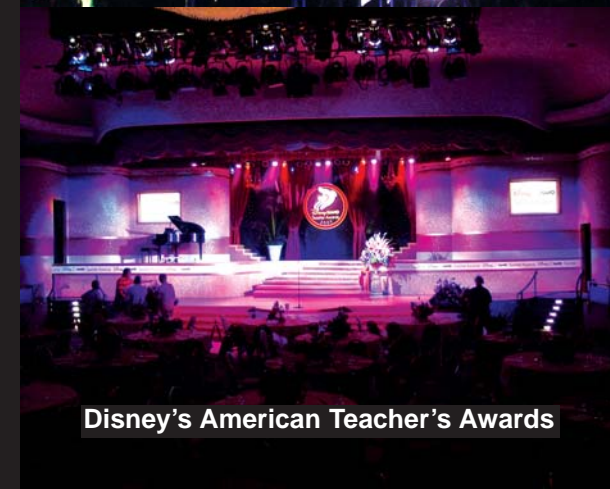

LED Entry Walls
Costa Mesa, CA

Segerstrom Holiday OCPAC
Costa Mesa, CA

San Juan Capistrano Mission

Ritz Carlton
Laguna Niguel, CA

Resort at Squaw Creek
Lake Tahoe, CA

Venetian Resort & Casino, Las Vegas

Super Bowl XXVIII Halftime Show, Atlanta GA

Brite Ideas Projection Sphere

Cal State Fullerton's
"Concert Under the Stars"

Front & Center at the Arrowhead Pond

Opening Night Pittsburgh Convention Center

Fairmont Banff Springs, Alberta Canada

El Conquistador Resort, Puerto Rico

Disney's American Teacher's Awards

Lord of the Rings Premiere
Westwood, CA
Produced by Bourgeois Productions, Inc.

Seal Concert
Isla Mujeres, Mexico
Produced by Extraordinary Events

ABSOLUTELY FABULOUS!
EVENTS AND PRODUCTIONS, INC.