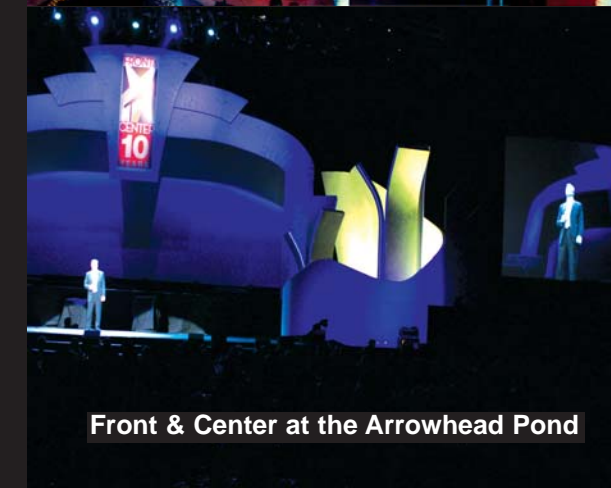

LED Entry Walls
Costa Mesa, CA

Segerstrom Holiday OCPAC
Costa Mesa, CA

San Juan Capistrano Mission

Ritz Carlton
Laguna Niguel, CA

Resort at Squaw Creek
Lake Tahoe, CA

Venetian Resort & Casino, Las Vegas

Super Bowl XXVIII Halftime Show, Atlanta GA

Brite Ideas Projection Sphere

Cal State Fullerton's
"Concert Under the Stars"

Front & Center at the Arrowhead Pond

Opening Night Pittsburgh Convention Center

Fairmont Banff Springs, Alberta Canada

El Conquistador Resort, Puerto Rico