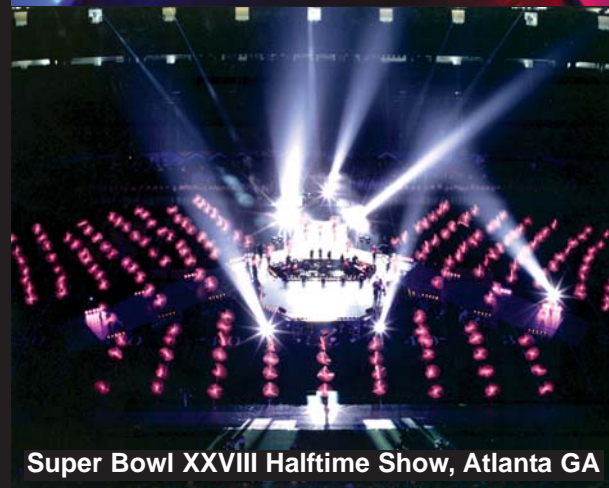

LED Entry Walls
Costa Mesa, CA

Segerstrom Holiday OCPAC
Costa Mesa, CA

San Juan Capistrano Mission

Ritz Carlton
Laguna Niguel, CA

Resort at Squaw Creek
Lake Tahoe, CA

Venetian Resort & Casino, Las Vegas

Super Bowl XXVIII Halftime Show, Atlanta GA

Brite Ideas Projection Sphere

Cal State Fullerton's
"Concert Under the Stars"

Front & Center at the Arrowhead Pond

Opening Night Pittsburgh Convention Center

Fairmont Banff Springs, Alberta Canada

El Conquistador Resort, Puerto Rico